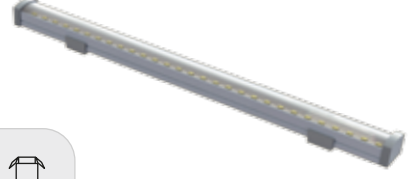

Aydınlatma Çözümleri / Lighting Solution

U20 Lighting Grup / U20 Aydınlatma Grubu

Ref. Code	Lineer LED Armatürleri Liner Lighting Grup	📦
120X.24.2.04.36	24V 1m with Cable + 20 cm 4.3W 360 Lumen	1
120X.24.3.04.36	24V 1m with Cable + 30 cm 4.3W 360 Lumen	1
120X.24.5.07.60	24V 1m with Cable + 50 cm 7.2W 600 Lumen	1
120X.24.10.14.36	24V 1m with Cable + 100 cm 14.1W 360 Lumen	1
120X.22.3.05.40	220V 1m with Cable + 35 cm 5W 400 Lumen	1
120X.22.4.06.48	220V 1m with Cable + 41 cm 6W 480 Lumen	1
120X.22.5.10.80	220V 1m with Cable + 52 cm 10W 800 Lumen	1

- X=0 - Mıknatıssız / without Magnet X=1 - Mıknatıslı / with Magnet

1U Lighting Grup / 1U Aydınlatma Grubu

Ref. Code	1U Aydınlatma Grubu 1U Lighting Grup	📦
14X5.10.00.2000.1	220 V 2Schuko + 32 cm LED + 13 cm LED Cable	1
14X10.10.00.2000.1	220 V 2Schuko + 32 cm LED + 13 cm LED Cable+ Switch with Cable	1
14X9.10.00.2000.1	220 V 2Schuko + 32 cm LED + 13 cm LED Cable + Sensor	1